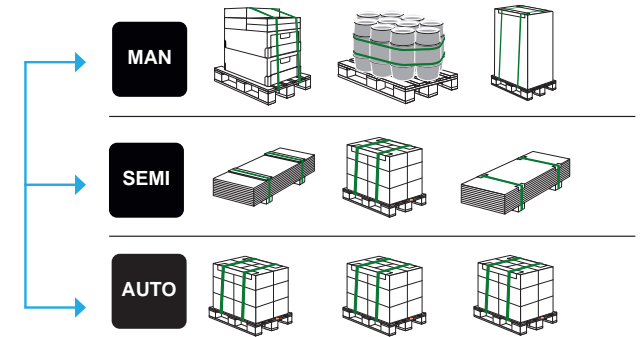

Operation

For safety regulations, refer to operating instructions!

Settings