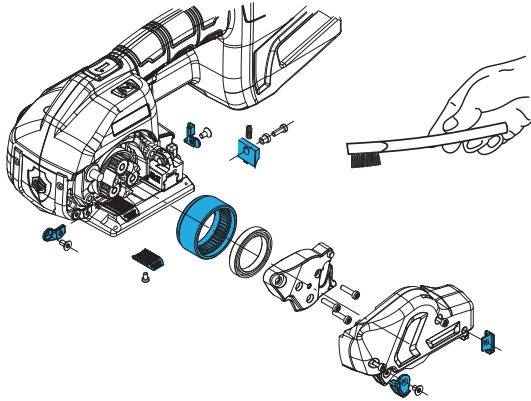

Quick Guide

BXT4-13

Light application
PP & PET / 9-13 mm

BXT4-16

Universal application
PP & PET / 13-16 mm

BXT4-19

Heavy industry application
PP & PET / 16-19 mm

Operation

For safety regulations, refer to operating instructions!

Settings

Cleaning/replacing wear parts

Accessories

Our additional products

PP Strap

PET Strap

Edge protection