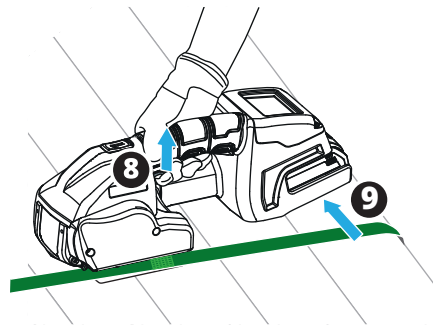

Quick Guide

BXT4-13

Light application
PP & PET / 9-13 mm

BXT4-16

Universal application
PP & PET / 13-16 mm

BXT4-19

Heavy industry application
PP & PET / 16-19 mm

Operation

For safety regulations, refer to operating instructions!

Settings

Cleaning/replacing wear parts

Accessories

Our additional products

PP Strap

PET Strap

Edge protection